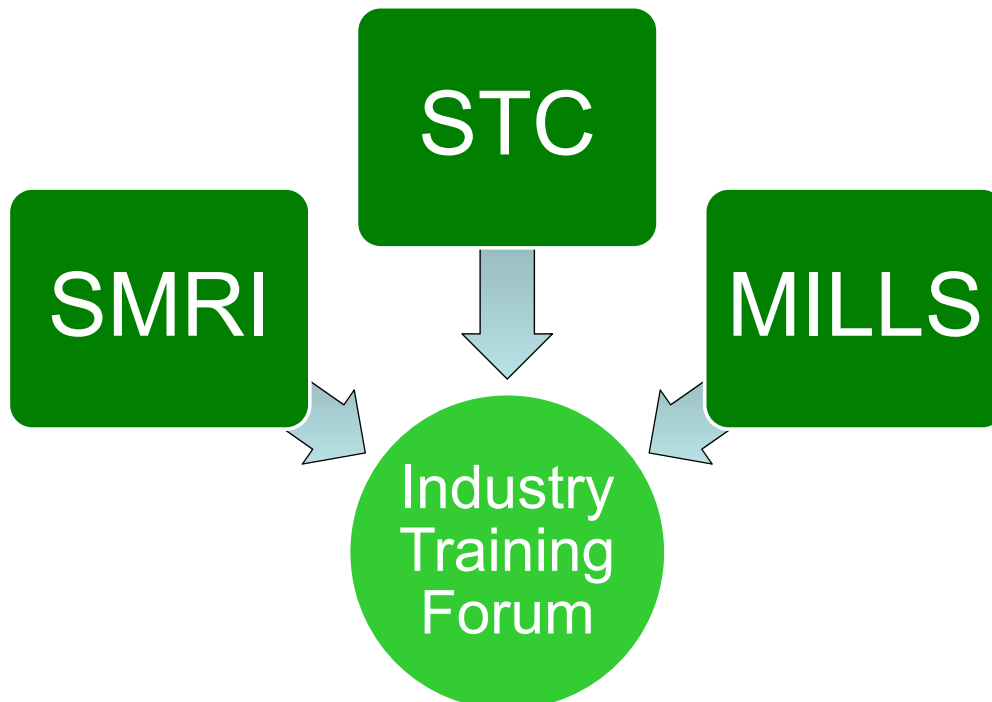

CONSOLIDATION

SOUTH AFRICAN SUGAR ASSOCIATION